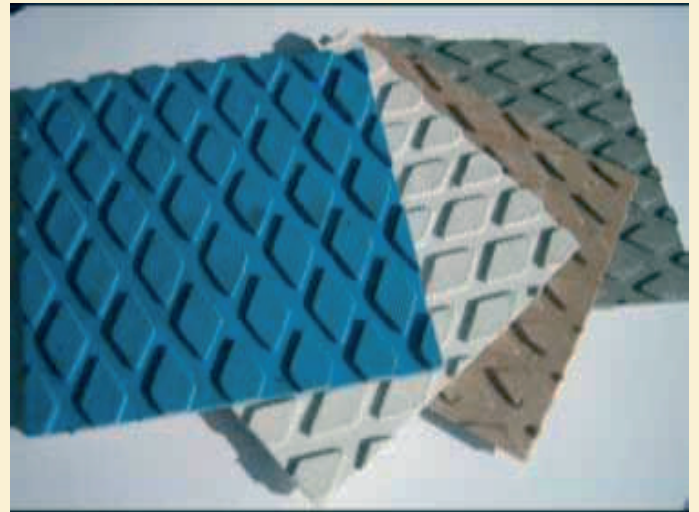

MD591 Suretred Rhombus Rubber matting

...the choice matters

www.matsdirect.co.uk

A Premium grade Rubber matting with a safe non slip pattern. Excellent anti-slip characteristics for applications involving excessive amounts of water and liquids.

Attractive and hard wearing Rhombus is ideal for steep or inclined areas especially walkways also excellent on boats, ships or any marine environments.

For use indoor or outdoor applications, can be stuck or loose laid on any stable substrates.

Hardness:	70
Density SG:	1.4
Tensile Strength:	4.0Mpa
Elongation:	150%
Abrasion Resistance	200mm3
Temperature Range	-20/+70degrees C

Thickness:(mm)	3.5
Roll size (10m x 1m):	EX STOCK
Weight/ M2 (kgs- appx):	3.4
Colours:	Black,Blue,Beige, Grey, White.

MD591 Rhombus Matting Performance.

- Aesthetically pleasing and decorative.
- Extremely hard wearing and colour fast.
- Comfortable for long standing periods.
- Secure safe underfoot and anti slip.

Colour Fastness