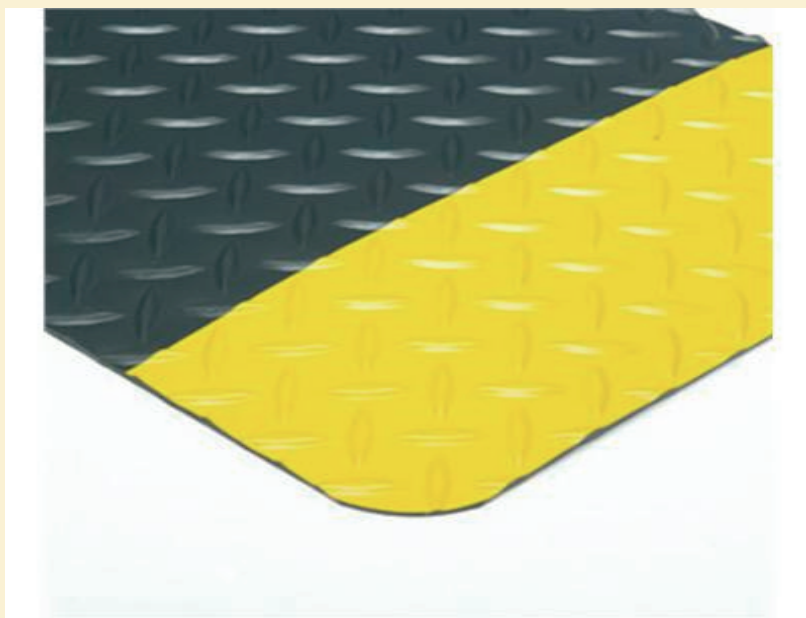

MatsDirect^{UK LTD}

...the choice matters

Suretred MD479
Chequer Top PVC Roll Matting
www.matsdirect.co.uk

The ultimate heavy duty anti-fatigue roll matting for comfort and safety.

A cushioned foam base with a solid PVC top skin in an anti-slip star pattern chequer plate design incorporating a bevel edge for safety.

The base sponge offers excellent anti-fatigue comfort whilst the PVC skin offers Oil, Grease and Chemical resistance along with anti-slip properties.

Attractive, hygienic and highly durable.

Colour: Black/Yellow edge
Tensile: 5.0 Mpa
Elongation: 300%
Temperature Range: -20/ + 100 Deg c
Abrasion Resistance: N/Amm3

Thickness:mm 12.5
Weight/M2 (Kg- Approx): 3.6
Roll size (0.91m x 18.3m): EX STOCK

Custom Cut Mat Sizes Available

MD479 Suretred Chequer Top Roll Matting Performance.

Easily cleanable and hygienic.

Durable and resilient.

Multi-directional anti-slip properties.

Colour Fastness

To sunlight, general cleaning and remedial treatment

Cleaning and Maintenance Daily:

Wash down with powered water and detergent with a brush is ideal.